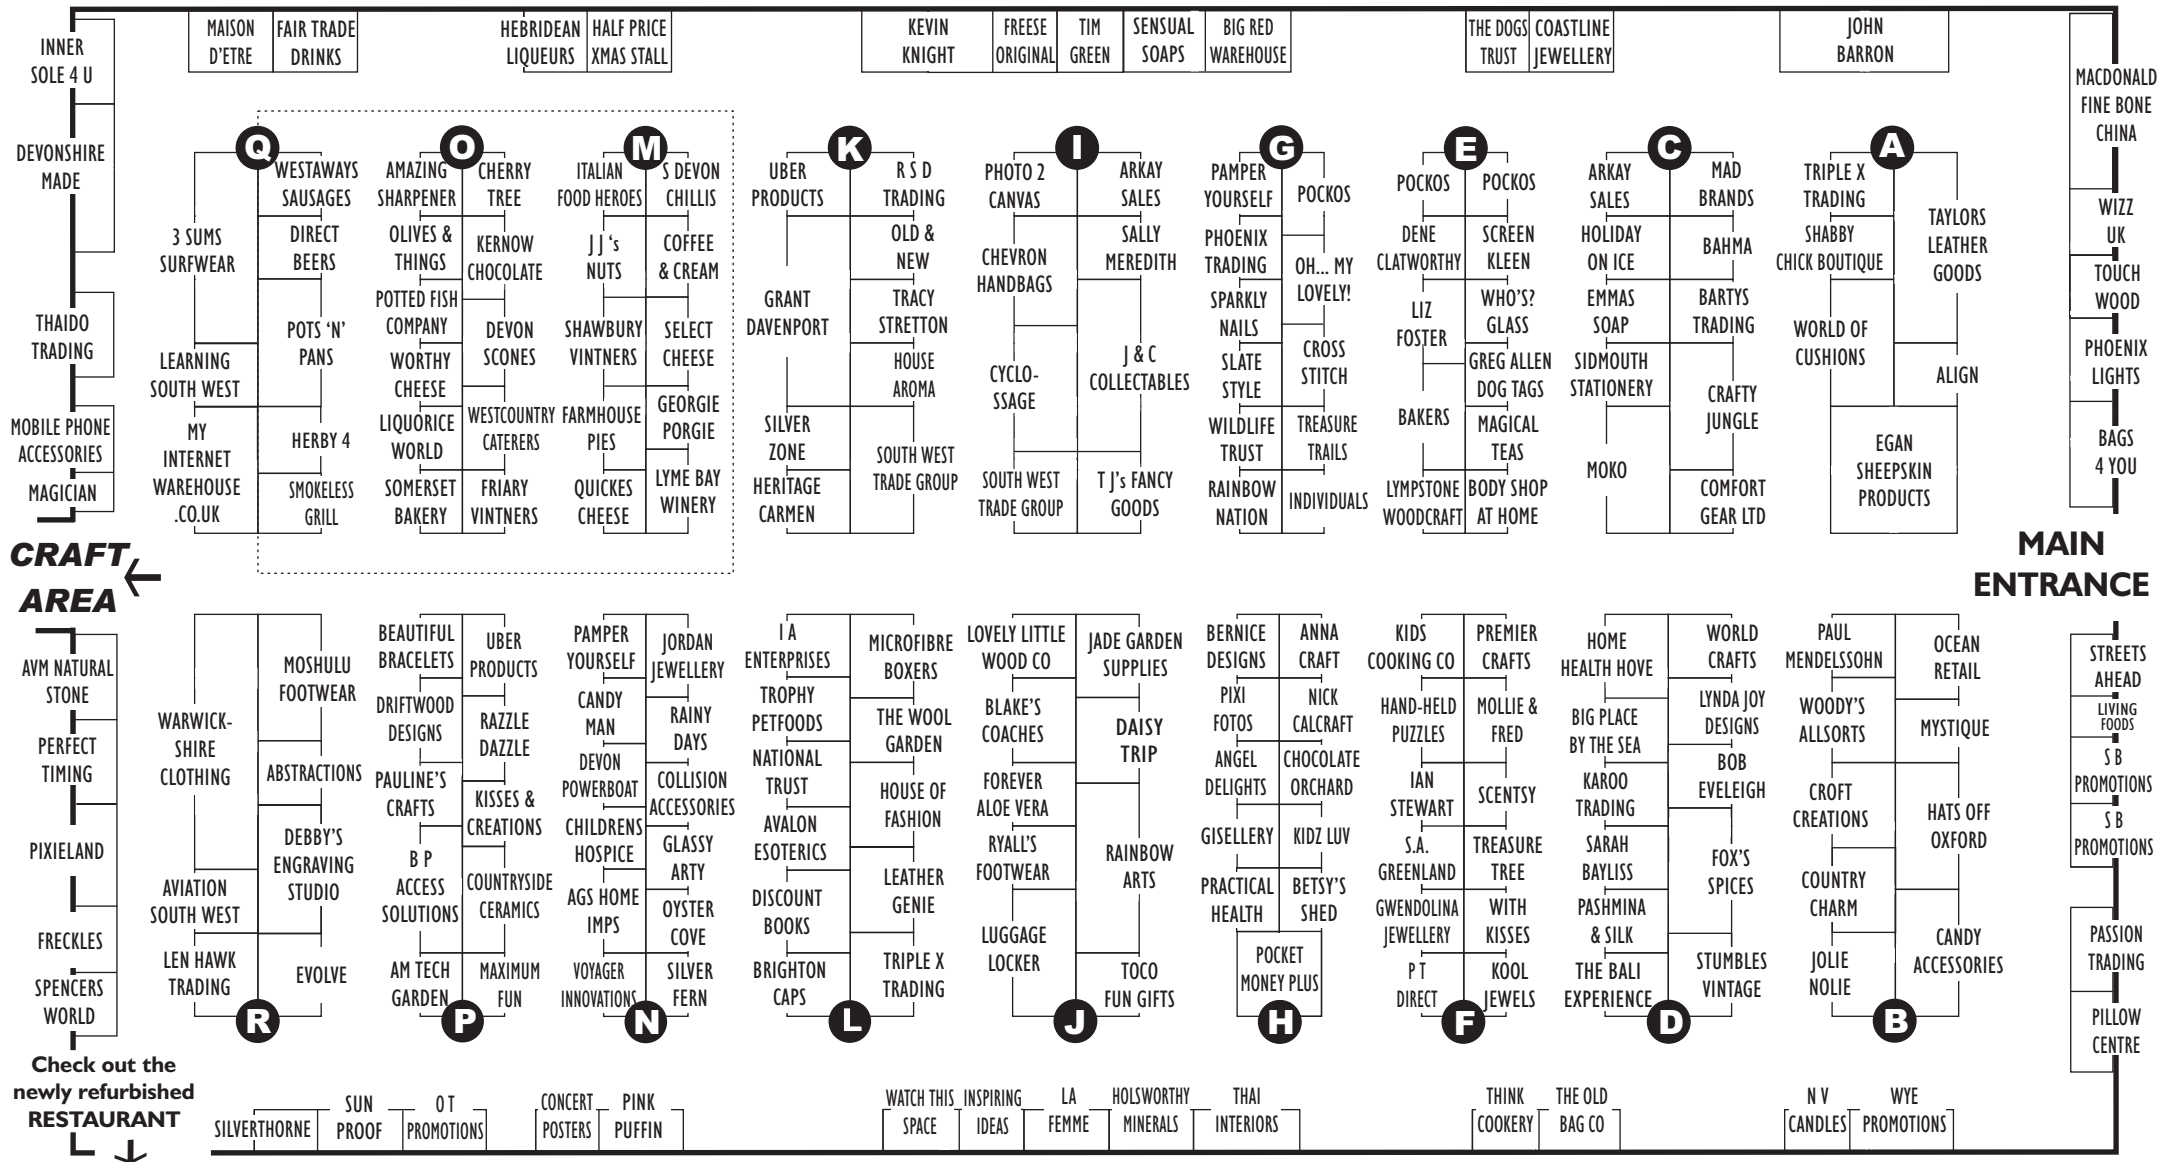

STAND PLAN 2011 Christmas Shopping Fayre / Westpoint Arena, Exeter 25-27 Nov.

CRAFT AREA

MAIN ENTRANCE

Check out the newly refurbished RESTAURANT

CRAFT MARQUEE

Bestseller Books
My Handmade Soaps
Janet Street Pottery
Wooden Tops

B L P Collection

Branscombe Gallery
Melanie's Babycakes
David Evans Author
Rebecca de Mendonca
Loco Design

Purple Market

Chris Tomlinson Illustrator
Coinwear
Laura's Potty Ceramics
Mymum Designs

MAIN ENTRANCE

Johnny Kingdom
Great British Baskets
Bamboo & Buddhas
Dawn Markey Collection
Michelle's Wreaths
Mark Cocker Catering

Westpoint have been working flat out to complete the new CAFÉ & RESTAURANT area in time for the Shopping Fayre. It's looking great!
There are new caterers too and we know you'll love the food that 'POSH NOSH' will be serving. Check it out when you're with us.